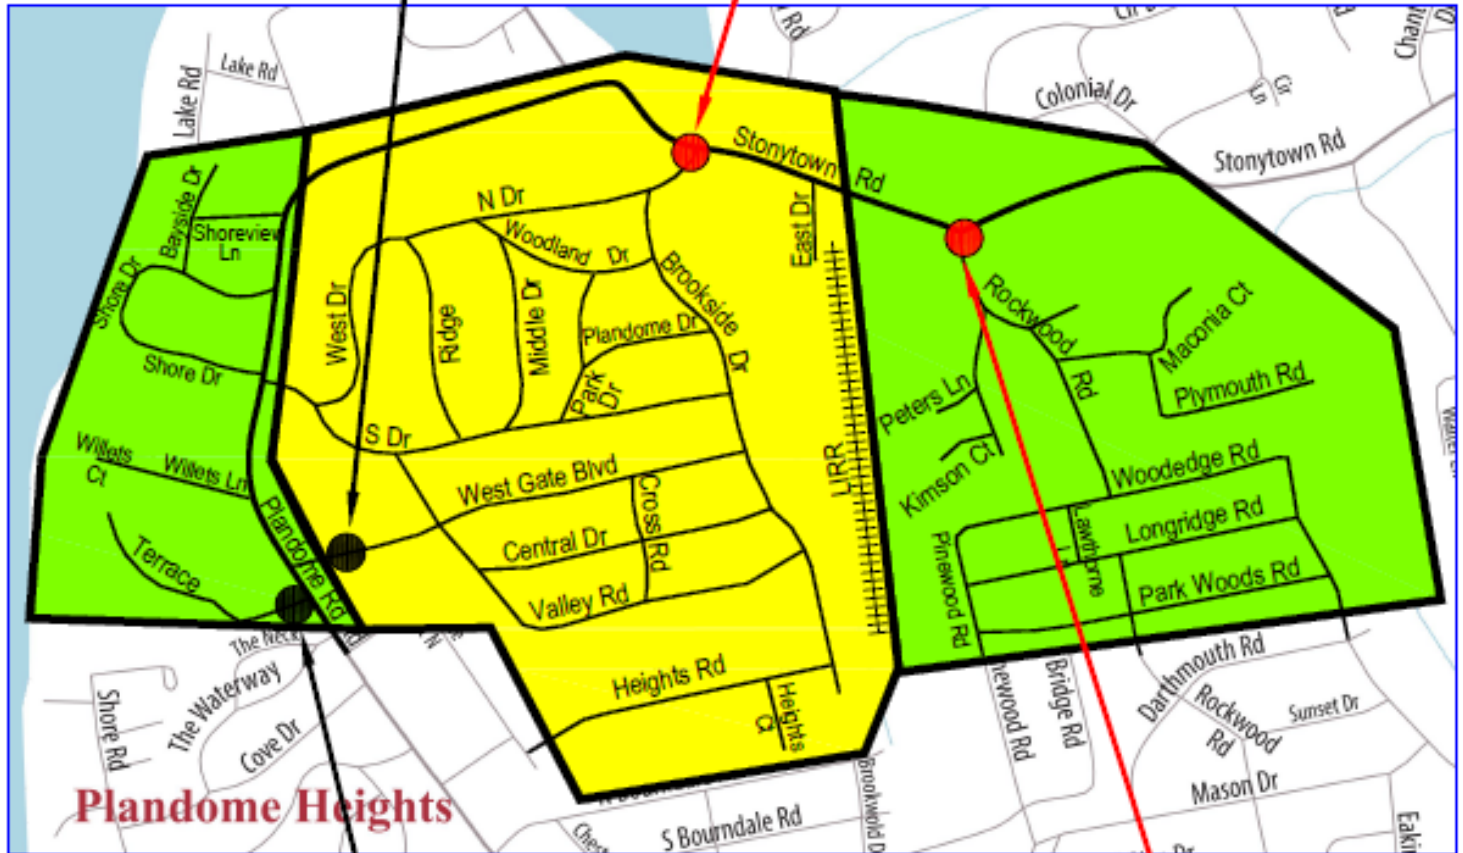

# Map of Plandome Village, NY

Start Route Tuesday

End Route Tuesday

Plandome Heights

Start Route Monday

End Route Monday

SANITATION PICKUP SCHEDULE  
MONDAY/WEDNESDAY/FRIDAY

SANITATION PICKUP SCHEDULE  
TUESDAY/THURSDAY/SATURDAY

YARD WASTE PICKUP SCHEDULE  
WEDNESDAY/THURSDAY

RECYCLE PICKUP SCHEDULE  
EVERYDAY

Dejana Industries, LLC  
12 Manorhaven Blvd.  
Port Washington, NY 11050

**NOTICE TO ALL RESIDENTS:**  
(Bulk items, e.g. furniture, tables, chairs, etc. should be placed curbside on last pickup day of week. Limited to 2 items per week.)  
If exceed limit, call for special Saturday pickup.